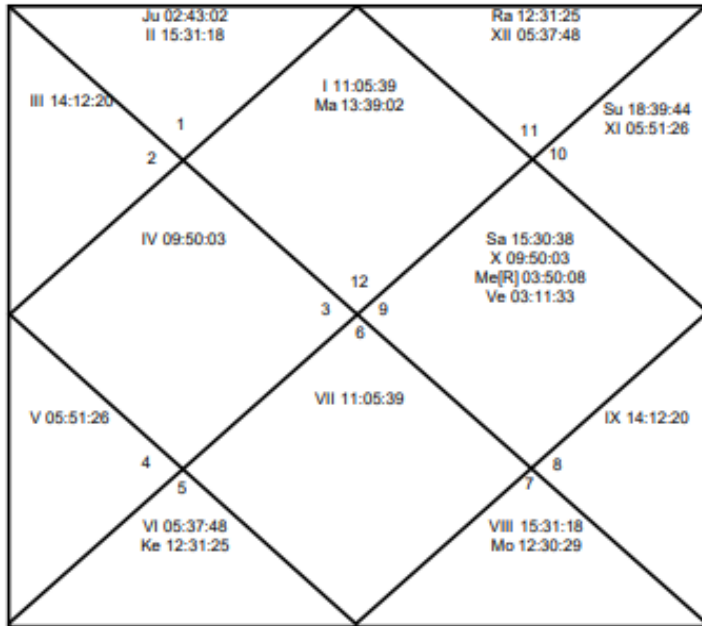

INTERVIEW

Ref. # 10

Sun Rise: 06:34:34 AM	Sun Set: 05:59:12 PM	Dasa Days: 365.25 D
Nithya Yoga: Dhruva	Hora: Saturn	Karana: Vanij

Ruling Planets - 19/Aug/2022 10:21:57 AM					
ZAHIRABAD, ANDHRA PRADESH, India					
Planet	Sgl	Stl	Sbl	Ssl	Sssl
Lagna	Ve	Ma	Ke	Me	Sa
Moon	Ve	Su	Ju	Ve	Ju
Day Lord: Venus					

Nirayana Bhava Chalit

Cusp	Star(Pada)	Sgl	Stl	Sbl	Ssl	Sssl
1	U.Bhadra(3)	Ju	Sa	Mo	Ma	Ma
2	Bharani(1)	Ma	Ve	Ve	Ke	Sa
3	Rohini(2)	Ve	Mo	Ju	Sa	Me
4	Aridra(1)	Me	Ra	Ju	Ve	Ke
5	Pushyami(1)	Mo	Sa	Me	Ve	Ve
6	Magha(2)	Su	Ke	Ra	Ra	Ju
7	Hasta(1)	Me	Mo	Mo	Su	Me
8	Swati(3)	Ve	Ra	Ve	Ve	Me
9	Anuradha(4)	Ma	Sa	Ra	Ve	Ve
10	Moola(3)	Ju	Ke	Sa	Me	Ma
11	U.Ashada(3)	Sa	Su	Me	Su	Sa
12	Dhanishta(4)	Sa	Ma	Mo	Mo	Ve

Planet	Star(Pada)	Sgl	Stl	Sbl	Ssl	Sssl
Su	Sravana(3)	Sa	Mo	Me	Mo	Me
Mo	Anuradha(3)	Ma	Sa	Ma	Me	Me
Ma	Bharani(1)	Ma	Ve	Ve	Ve	Me
Me[R]	U.Ashada(3)	Sa	Su	Sa	Ve	Mo
Ju	Kritika(2)	Ve	Su	Ju	Ma	Ve
Ve	U.Ashada(2)	Sa	Su	Sa	Sa	Mo
Sa	P.Ashada(1)	Ju	Ve	Ve	Ke	Ju
Ra	Satabhishta(2)	Sa	Ra	Sa	Ju	Ra
Ke	Magha(4)	Su	Ke	Me	Ra	Ra

Planet	(A)	(B)	(C)	(D)
Su	9	11	5	6
Mo	10	9	11, 12	5
Ma+	11	2	3, 8	2, 9
Me+	11	11	6	4, 7
Ju+	11	2	6	1, 10
Ve	11	11	6	3, 8
Sa	11	10	3, 8	11, 12
Ra	12	12		
Ke	6	6		

Rahu acts as agent for: Sa.
Ketu acts as agent for: Su.

(A) - Planets in Occupant's stars
(B) - Occupant of house
(C) - Planets in Owner's stars
(D) - House Owner

I 11:05:39	Ma 13:39:02 II 15:31:18	Ju 02:43:02 III 14:12:20	IV 09:50:03
Ra 12:31:25 XII 05:37:48	Name: INTERVIEW Gender: Male Date: Wednesday, 01/Feb/1989 Time: 09:32:51 AM SID: 18:15:02 Lat: 16:45:00 N Lon: 81:42:00 E TZ: +05:30 DST: 0.00 Place: TANUKU, ANDHRA PRADESH, India		V 05:51:26
Su 18:39:44 XI 05:51:26 Me[R] 03:50:08 Ve 03:11:33	Ayanamsa: 23° 36' 52" [KP Ayanamsa] - Placidus Star: Anuradha, Pada 3 Star Lord: Saturn Lagna: Pisces Lagna Lord: Jupiter Tithi: Krishna Paksha, Dasami Bal. Dasa: Saturn 5 Y, 11 M, 3 D		VI 05:37:48 Ke 12:31:25
Sa 15:30:38 X 09:50:03	IX 14:12:20 Mo 12:30:29	VIII 15:31:18	VII 11:05:39